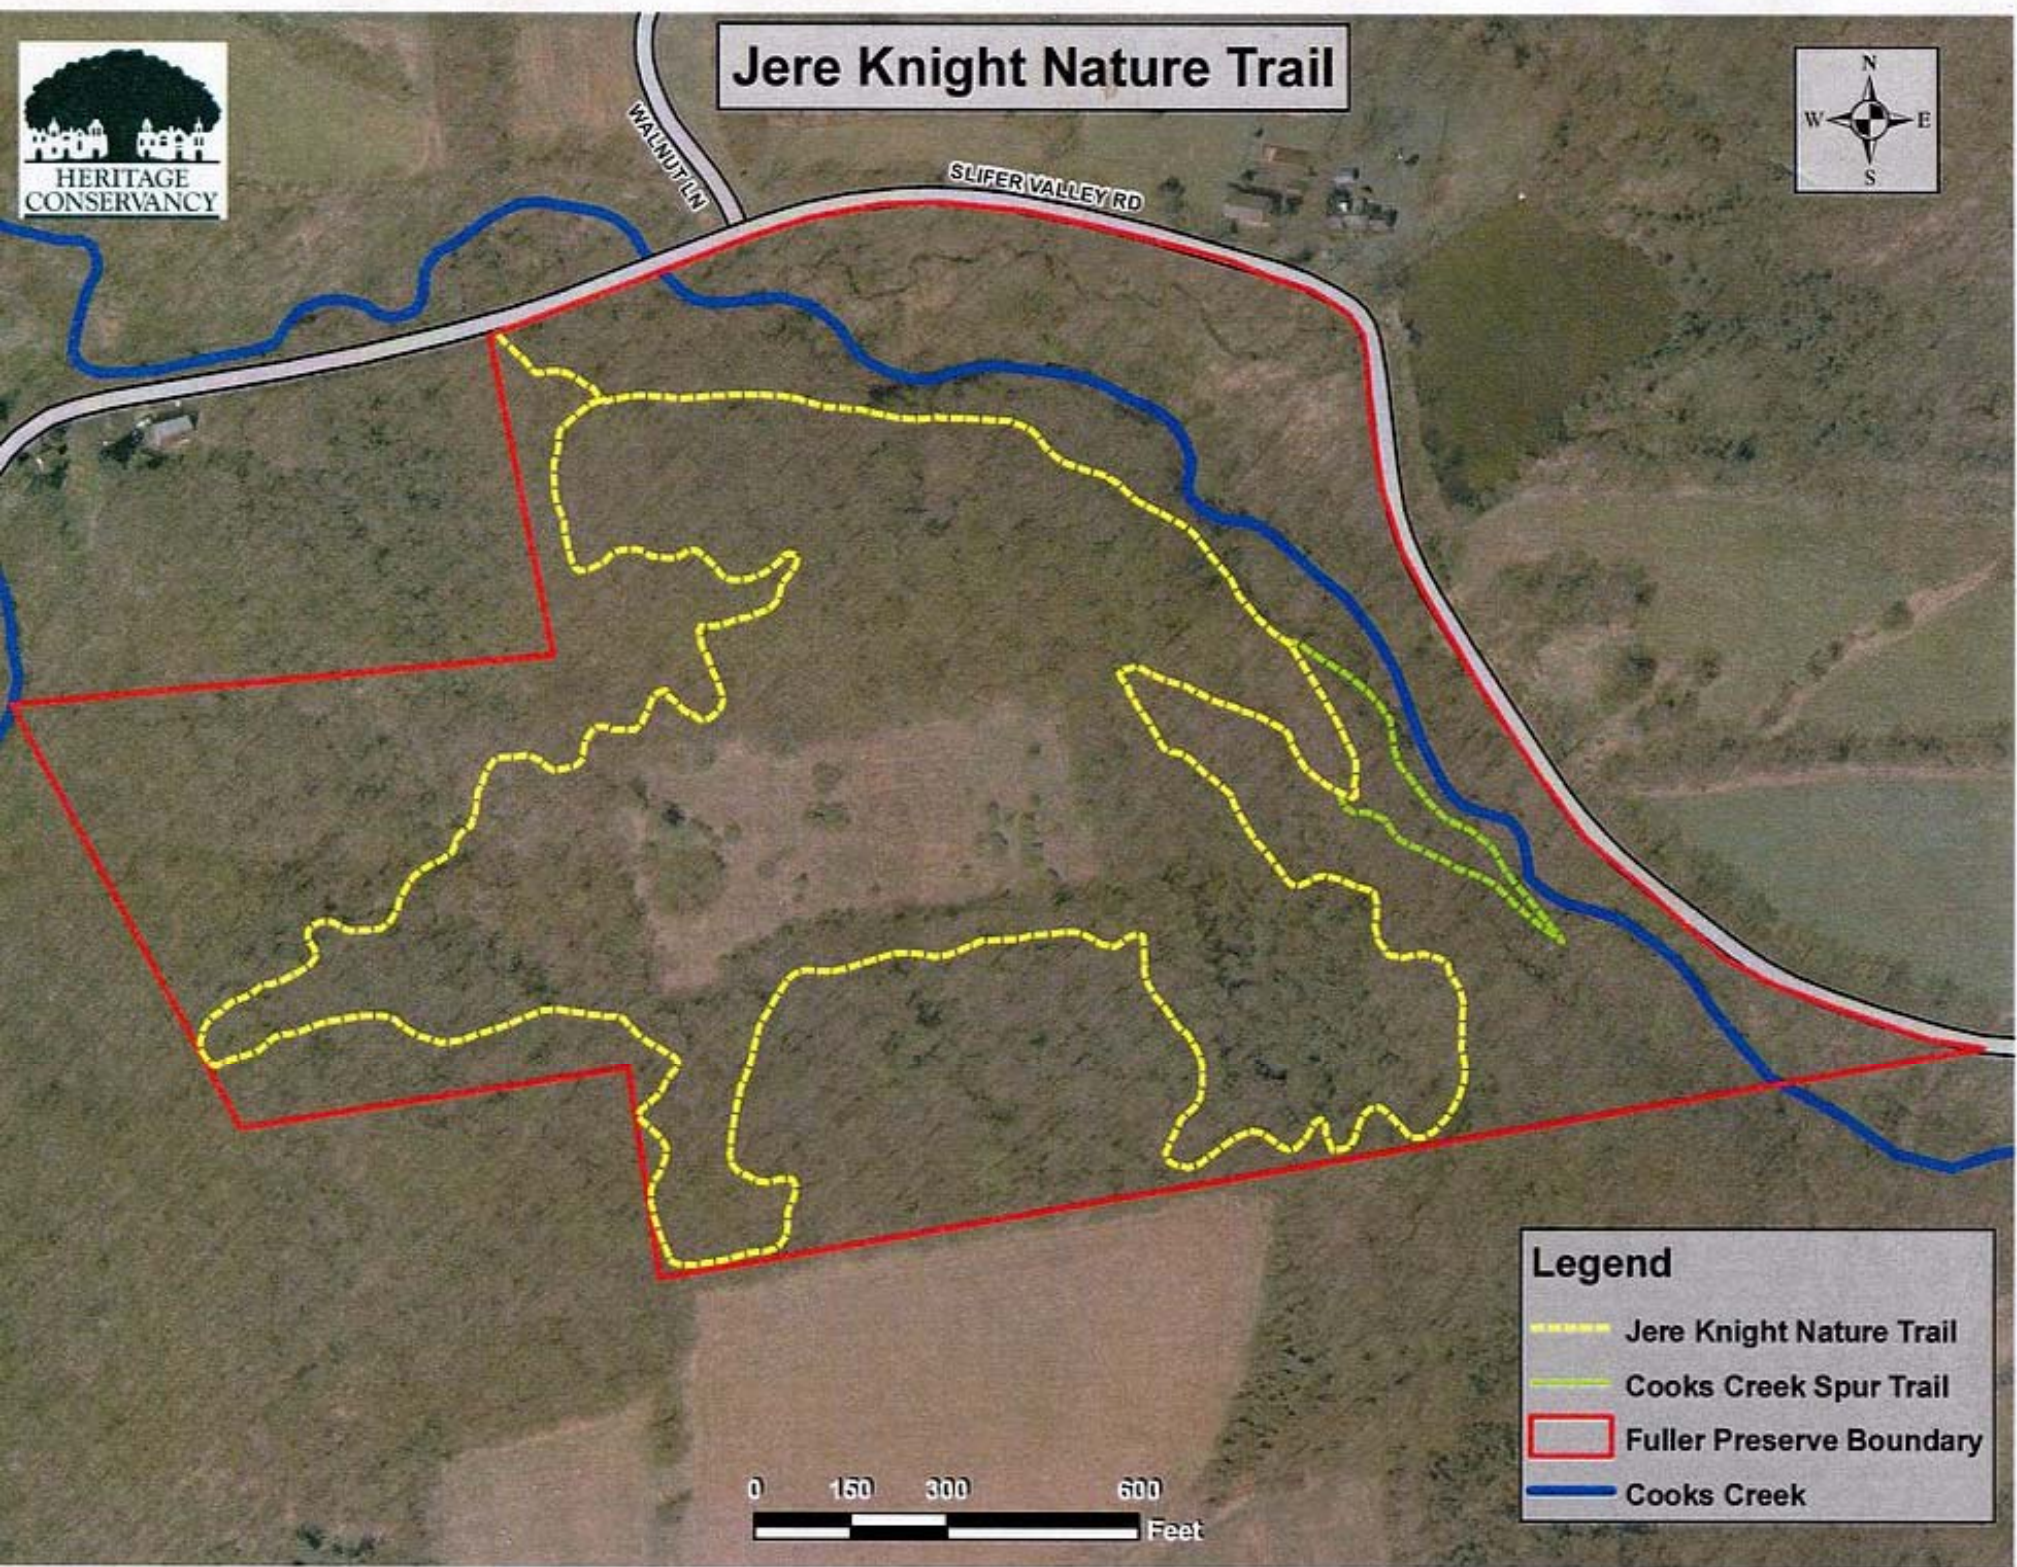

Jere Knight Nature Trail

Legend

-  Jere Knight Nature Trail
-  Cooks Creek Spur Trail
-  Fuller Preserve Boundary
-  Cooks Creek